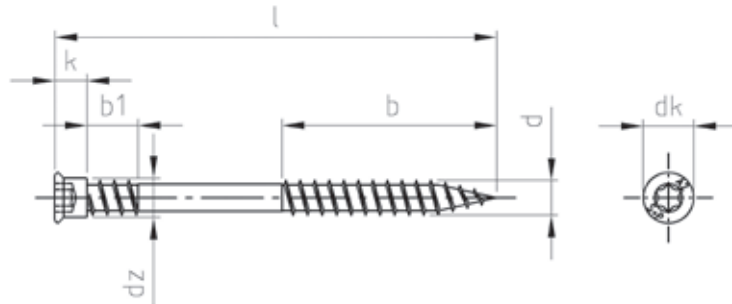

A minimum screw-in depth of 4 x the diameter must be ensured. A screw-in depth of 8 x the diameter should be achieved depending on the wood.

FEATURES:

- Cylinder head
- Under head thread
- Standard tip
- TX driving feature
- Special smooth coating

BENEFITS:

No predrilling. Predrilling is not needed in most cases. We do however always recommend testing the application.

Wobble-free driving feature

The TX inner multi-tooth drive allows the screw to be easily and securely screwed in when the screw is attached and countersunk.

Cylinder head no distant wooden fibers.

The wooden fibers are drawn into the material by the cylinder head with the implied countersunk head. An optimal barefooted flooring originates by this special process.

Under head thread

This terrace screws fix the wood through the lower head screw, thereby preventing movement.

| d d | l l | b b | dk dk | k k | b1 b1 | dz dz | Antrieb Drive size | Artikelnummer Item Number | |
|--------|--------|--------|----------|--------|----------|----------|-----------------------|------------------------------|-----|
| 5,5 | 40 | 18 | 8 | 5,1 | 8 | 6,15 | TX25 | 9243455 40 | 100 |
| | 50 | 18 | 8 | 5,1 | 8 | 6,15 | TX25 | 9243455 50 | 100 |
| | 60 | 24 | 8 | 5,1 | 8 | 6,15 | TX25 | 9243455 60 | 100 |
| | 70 | 34 | 8 | 5,1 | 8 | 6,15 | TX25 | 9243455 70 | 100 |
| | 80 | 36 | 8 | 5,1 | 8 | 6,15 | TX25 | 9243455 80 | 100 |
| | 90 | 36 | 8 | 5,1 | 8 | 6,15 | TX25 | 9243455 90 | 100 |
| 100 | 36 | 8 | 5,1 | 8 | 6,15 | TX25 | 9243455 100 | 100 | |