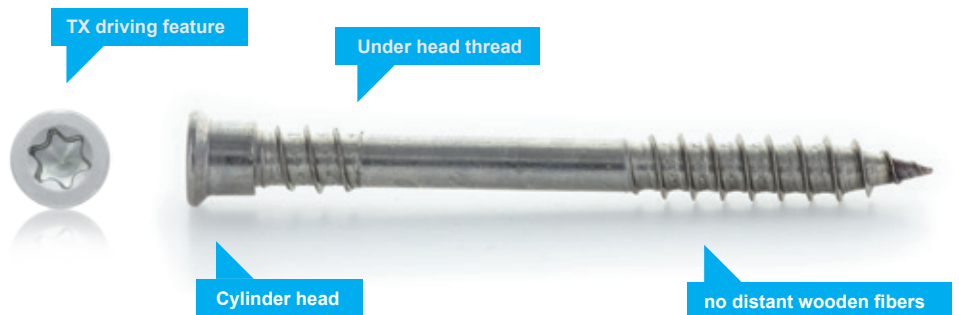

BENEFITS

Schäfer + Peters GmbH
Zeilbaumweg 32
DE-74613 Öhringen

Tel. +49 (0) 7941 6094-0
Fax +49 (0) 7941 6094-700

info@schaefer-peters.com
www.schaefer-peters.com